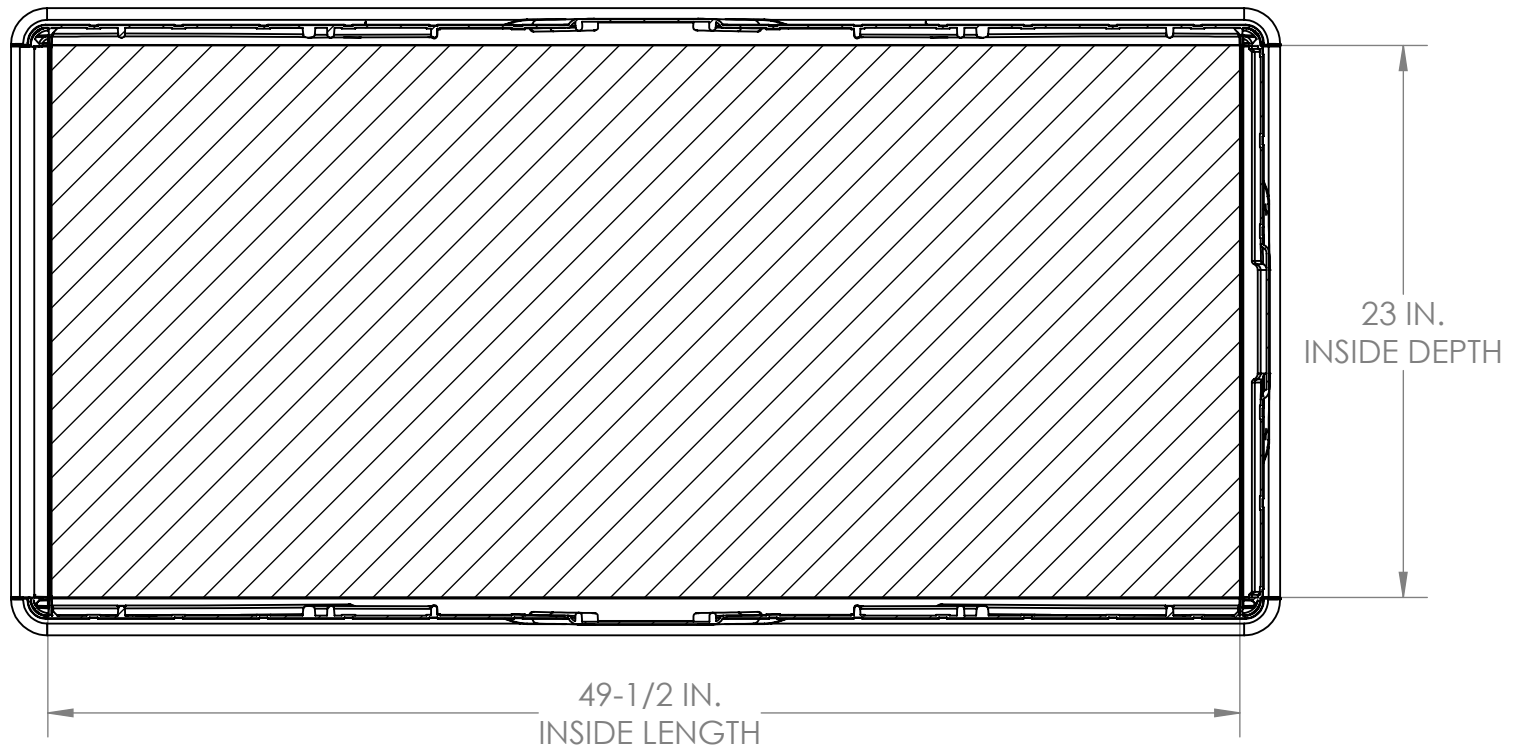

DB9500
FRONT VIEW

VOLUME: 13.1 CU. FT.
99 GAL.

DB9500
SIDE VIEW

DB9500
TOP VIEW

DB9500
INTERIOR SIDE VIEW