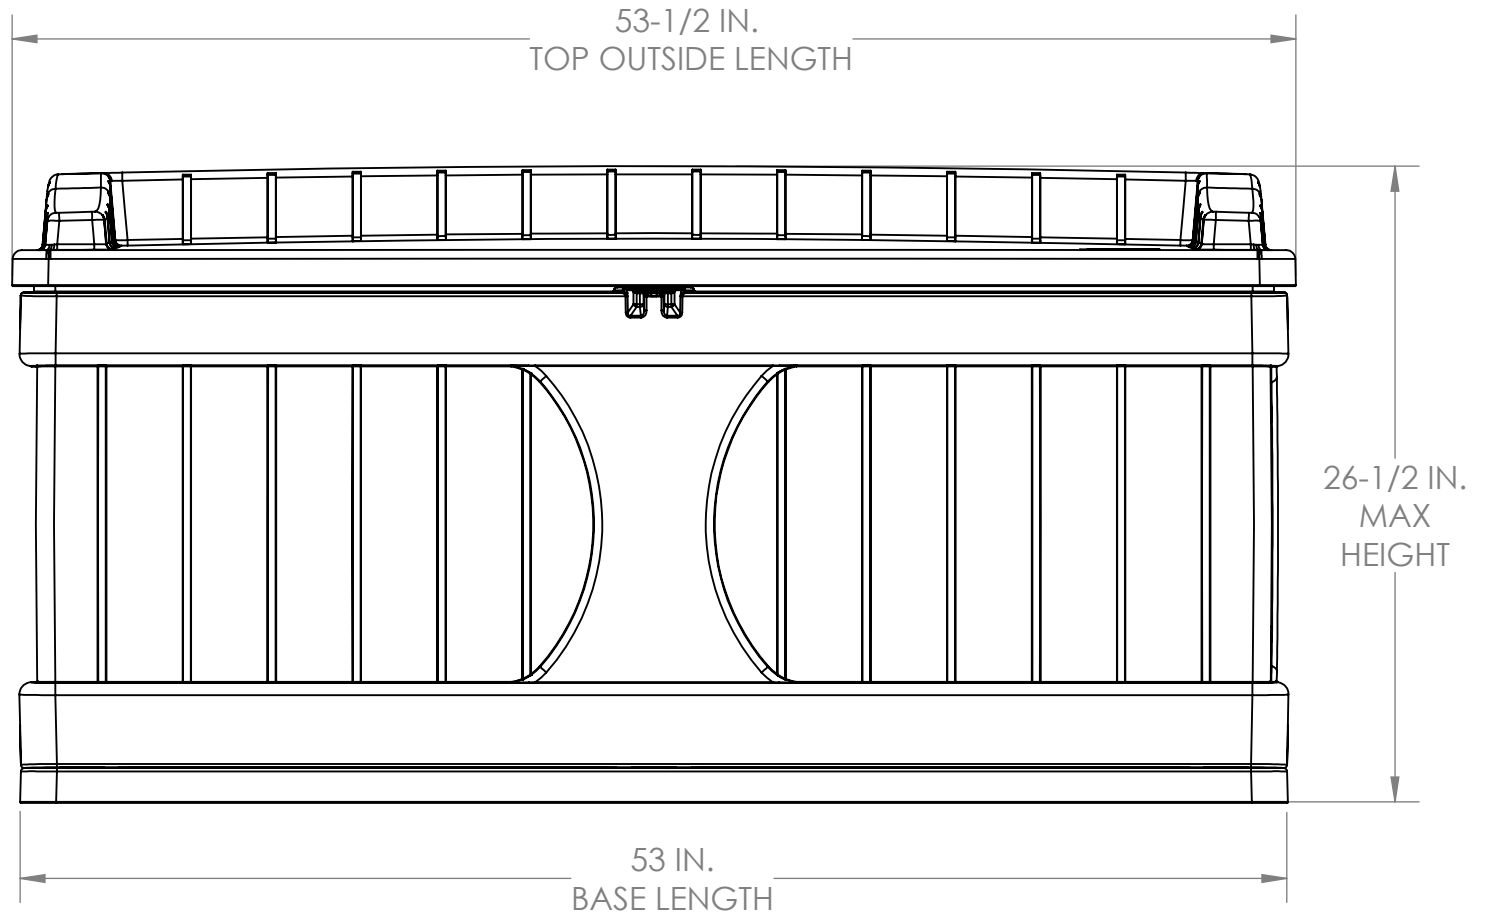

DB9500
FRONT VIEW

VOLUME: 13.1 CU. FT.
99 GAL.

DB9500
SIDE VIEW

DB9500
TOP VIEW

DB9500
INTERIOR SIDE VIEW