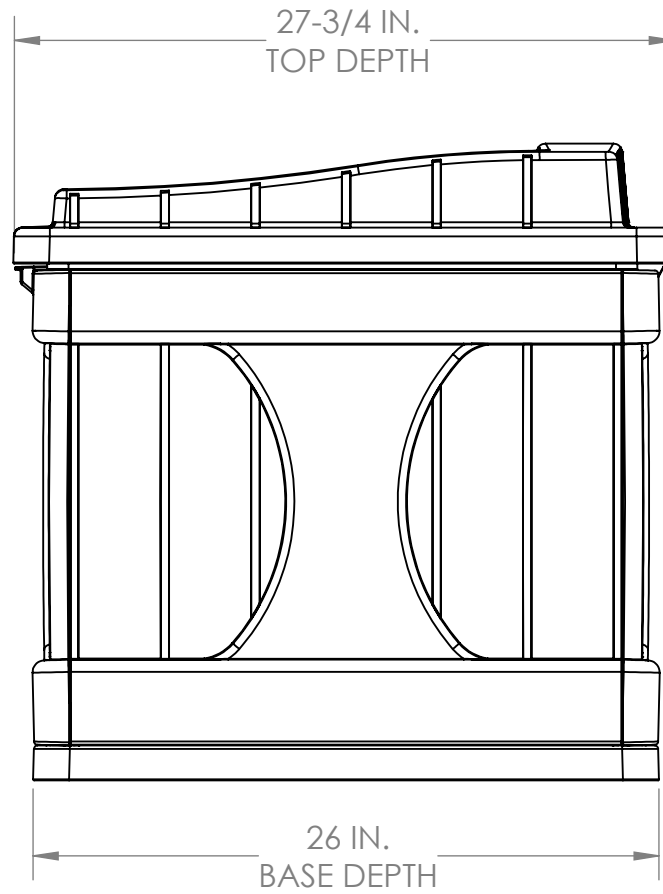

DB9500
FRONT VIEW

VOLUME: 13.1 CU. FT.
99 GAL.

DB9500
SIDE VIEW

DB9500
TOP VIEW

DB9500
INTERIOR SIDE VIEW